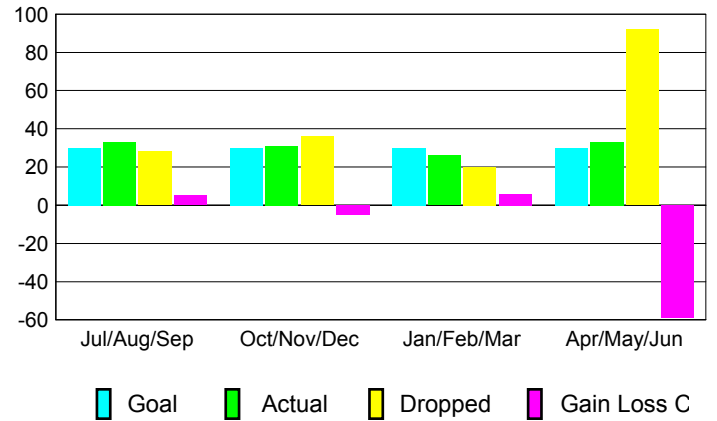

GMT: **Junichi Takata**

Location: **JAPAN**

GMT CA: **5**

CLUBS

Month	New Club Goal	Actual New Clubs	Actual Dropped Clubs	Gain/Loss of Clubs
2012-2013				
Jul/Aug/Sep	0	0	0	0
Oct/Nov/Dec	0	0	0	0
Jan/Feb/Mar	0	0	0	0
Apr/May/Jun	0	0	1	-1
Totals	0	0	1	-1

Club Results 2012-2013
Goal, New, Dropped, Gain/Loss

YTD Status Quo Clubs 2012-2013

Status Quo Clubs Compared to Status Quo Members

Club Gain/Loss 2012-2013

MEMBERSHIP

Month	Net Memb Goal	Actual New Memb	Actual Dropped Memb	Gain/Loss of Memb
2012-2013				
Jul/Aug/Sep	30	33	28	5
Oct/Nov/Dec	30	31	36	-5
Jan/Feb/Mar	30	26	20	6
Apr/May/Jun	30	33	92	-59
Totals	120	123	176	-53

Membership Results 2012-2013
Goal, New, Dropped, Gain/Loss

Gender Comparison 2012-2013

Membership Gain/Loss 2012-2013